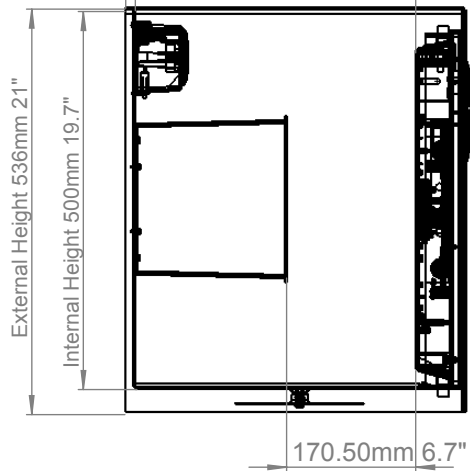

Safeplace

FLOORSAFE

Door Opning 208 8.19"

Internal Width 348mm 13.7"

External Width 355mm 14"

External Depth 461.36mm 18.16"

Internal Depth 370.50mm 14.6"

External Height 536mm 21"

Internal Height 500mm 19.7"

170.50mm 6.7"